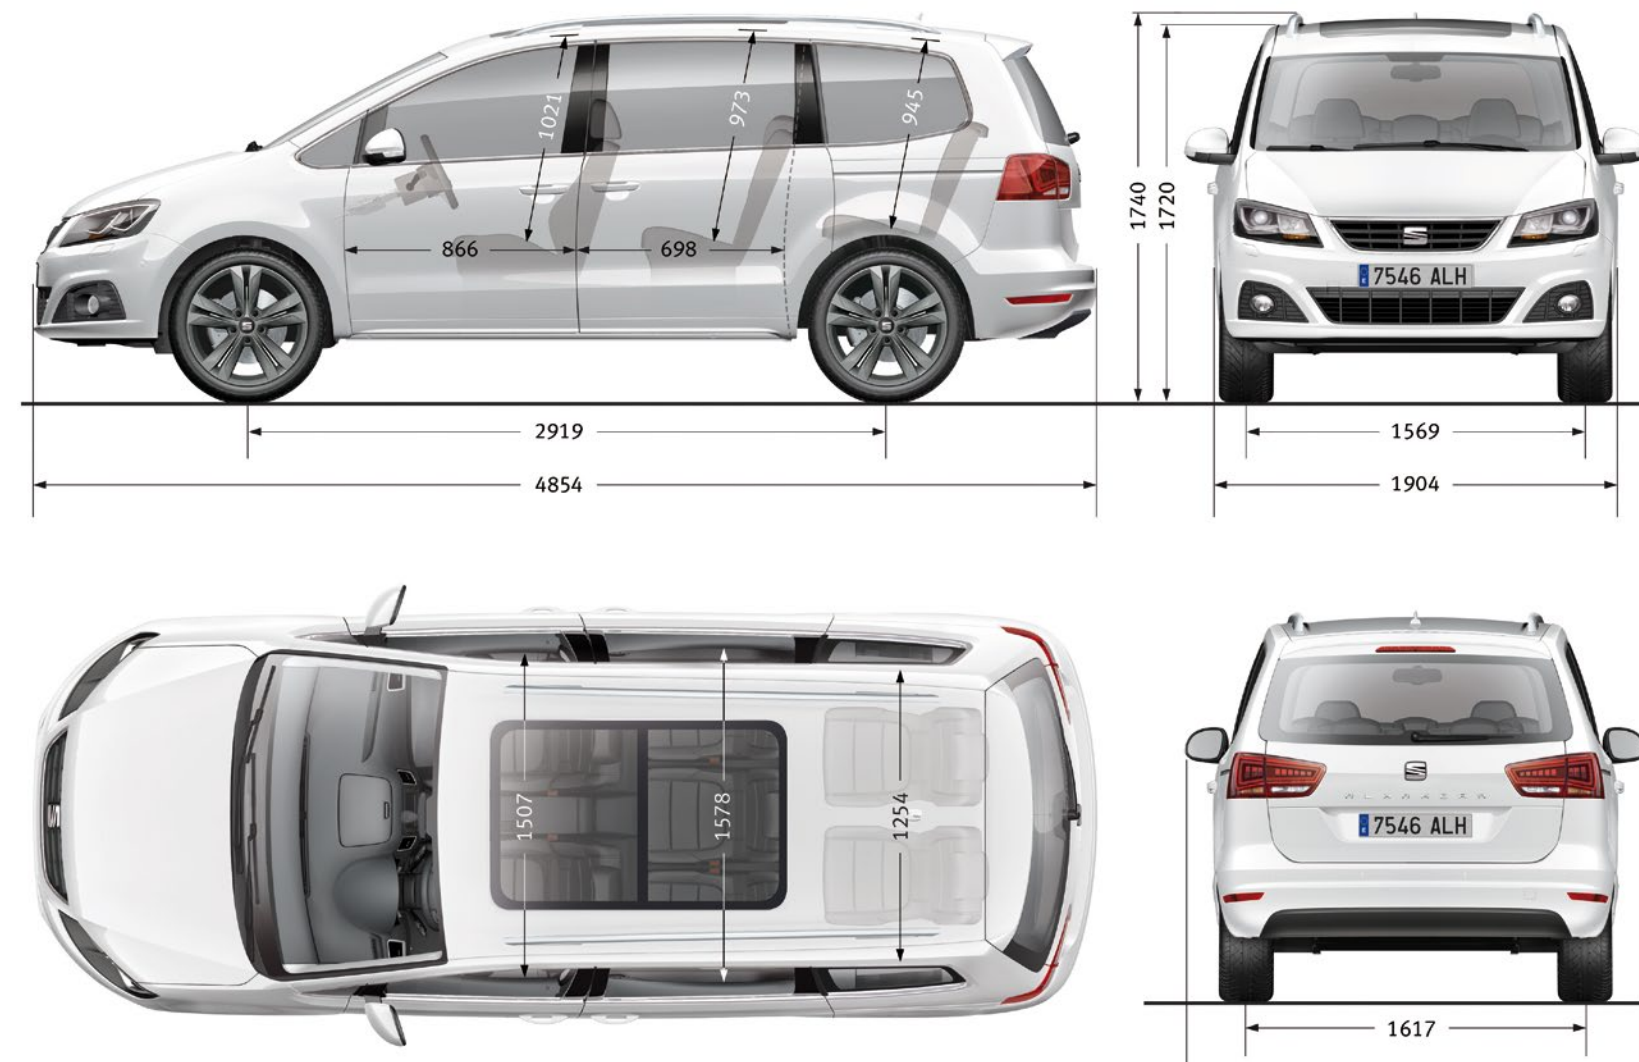

Engine specs.

Please remember that homologated CO₂ emission values and vehicles can't be communicated before you receive the commercial release bulletin, uploaded to CAP by Product Marketing department. You will find the homologated CO₂ values in the technical specification sheets, uploaded as well to CAP.

	Reference	Style	VISIO	Xcellence	FR-Line
Petrol					
1.4 TSI 150 HP (110 kW) Start/Stop	○	○	○	○	○
1.4 TSI 150 HP (110 kW) DSG Start/Stop	○	○	○	○	○
Diesel					
2.0 TDI CR 115 HP (85 kW)	○	○	○	○	○
2.0 TDI CR 150 HP (110 kW)	○	○	○	○	○
2.0 TDI CR 150 HP (110 kW) DSG Start/Stop	○	○	○	○	○
2.0 TDI CR 150 HP (110 kW) 4Drive Start/Stop	○	○	○	○	○
2.0 TDI CR 184 HP (135 kW) DSG Start/Stop	-	○	○	○	○
2.0 TDI CR 184 HP (135 kW) DSG 4Drive Start/Stop	-	○	○	○	○

Dimensions.

○ Optional
- Not available